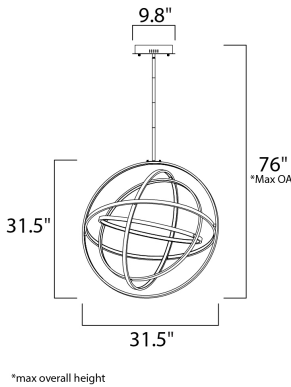

**PRODUCT DESCRIPTION**

A very unique and interesting design that features concentric bands of Polished Chrome or Black that rotate on 3 axis points and adjusts in multiple directions similar to a gyro. The edge of each slender band encases a small LED strip covered by a frosted lens. This work of art is so much more than just a lighting fixture.

**MEASUREMENTS**

DIMENSION : 31.5" L x 31.5" W x 31.5" H  
 MAX OAH : 76" OAH  
 CANOPY : 9.8" W x 2" H x 9.8" L  
 HANGING WEIGHT : 13.86 lb

**LAMPING**

INPUT VOLTAGE : 120V  
 LUMENS : 5,500 Rated  
 BULB : 5 x 78W LED PCB Integrated , 78W Total  
 BULB INCLUDED : (Integrated)  
 DIMMABLE : Triac CL  
 CRI : 80+ CRI  
 COLOR\_TEMP : 3000K